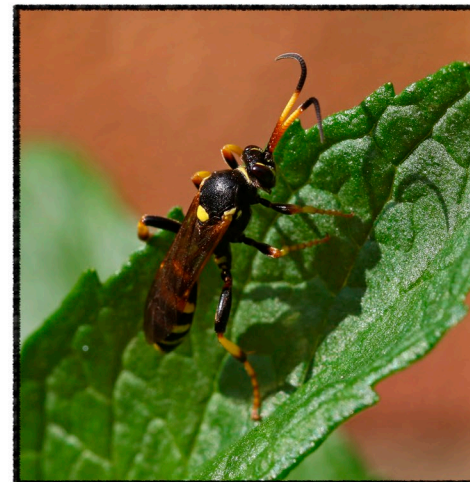

# Wasp spotter sheet

There are around 9000 types of wasp in the UK alone. Here are a few to try and spot!

Worcestershire  
Wildlife Trust

**Ruby-tailed wasp**

**Bee wolf**

**Ichneumon**

**European hornet**

**Ectemnius sp.**

**White spotted  
Sapyga**

**Field digger wasp**

**Common spiny  
digger wasp**

Photo credits: Rosemary Winnall, Nick Packham, Wendy Carter, Margaret Holland

**#DOORSTEPWILDLIFE**