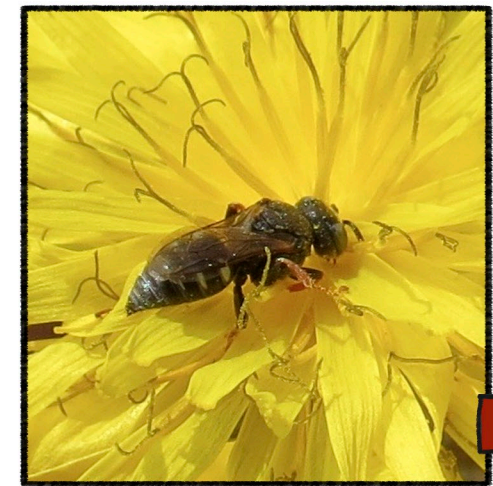

# Wasp spotter sheet

There are around 9000 types of wasp in the UK alone. Here are a few to try and spot!

Worcestershire  
Wildlife Trust

**Ruby-tailed wasp**

**Bee wolf**

**Ichneumon**

**European hornet**

**Ectemnius sp.**

**White spotted  
Sapyga**

**Field digger wasp**

**Common spiny  
digger wasp**

Photo credits: Rosemary Winnall, Nick Packham, Wendy Carter, Margaret Holland

**#DOORSTEPWILDLIFE**