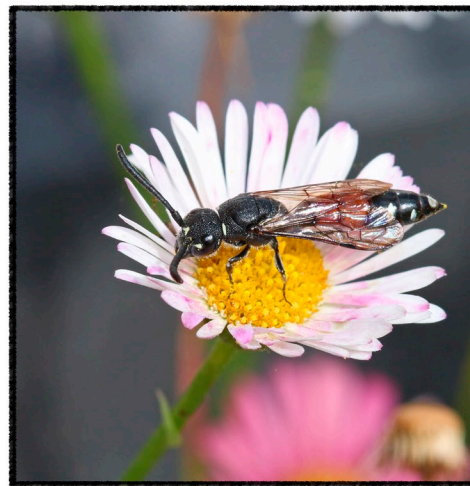

# Wasp spotter sheet

There are around 9000 types of wasp in the UK alone. Here are a few to try and spot!

Worcestershire  
Wildlife Trust

**Ruby-tailed wasp**

**Bee wolf**

**Ichneumon**

**European hornet**

**Ectemnius sp.**

**White spotted  
Sapyga**

**Field digger wasp**

**Common spiny  
digger wasp**

Photo credits: Rosemary Winnall, Nick Packham, Wendy Carter, Margaret Holland

**#DOORSTEPWILDLIFE**